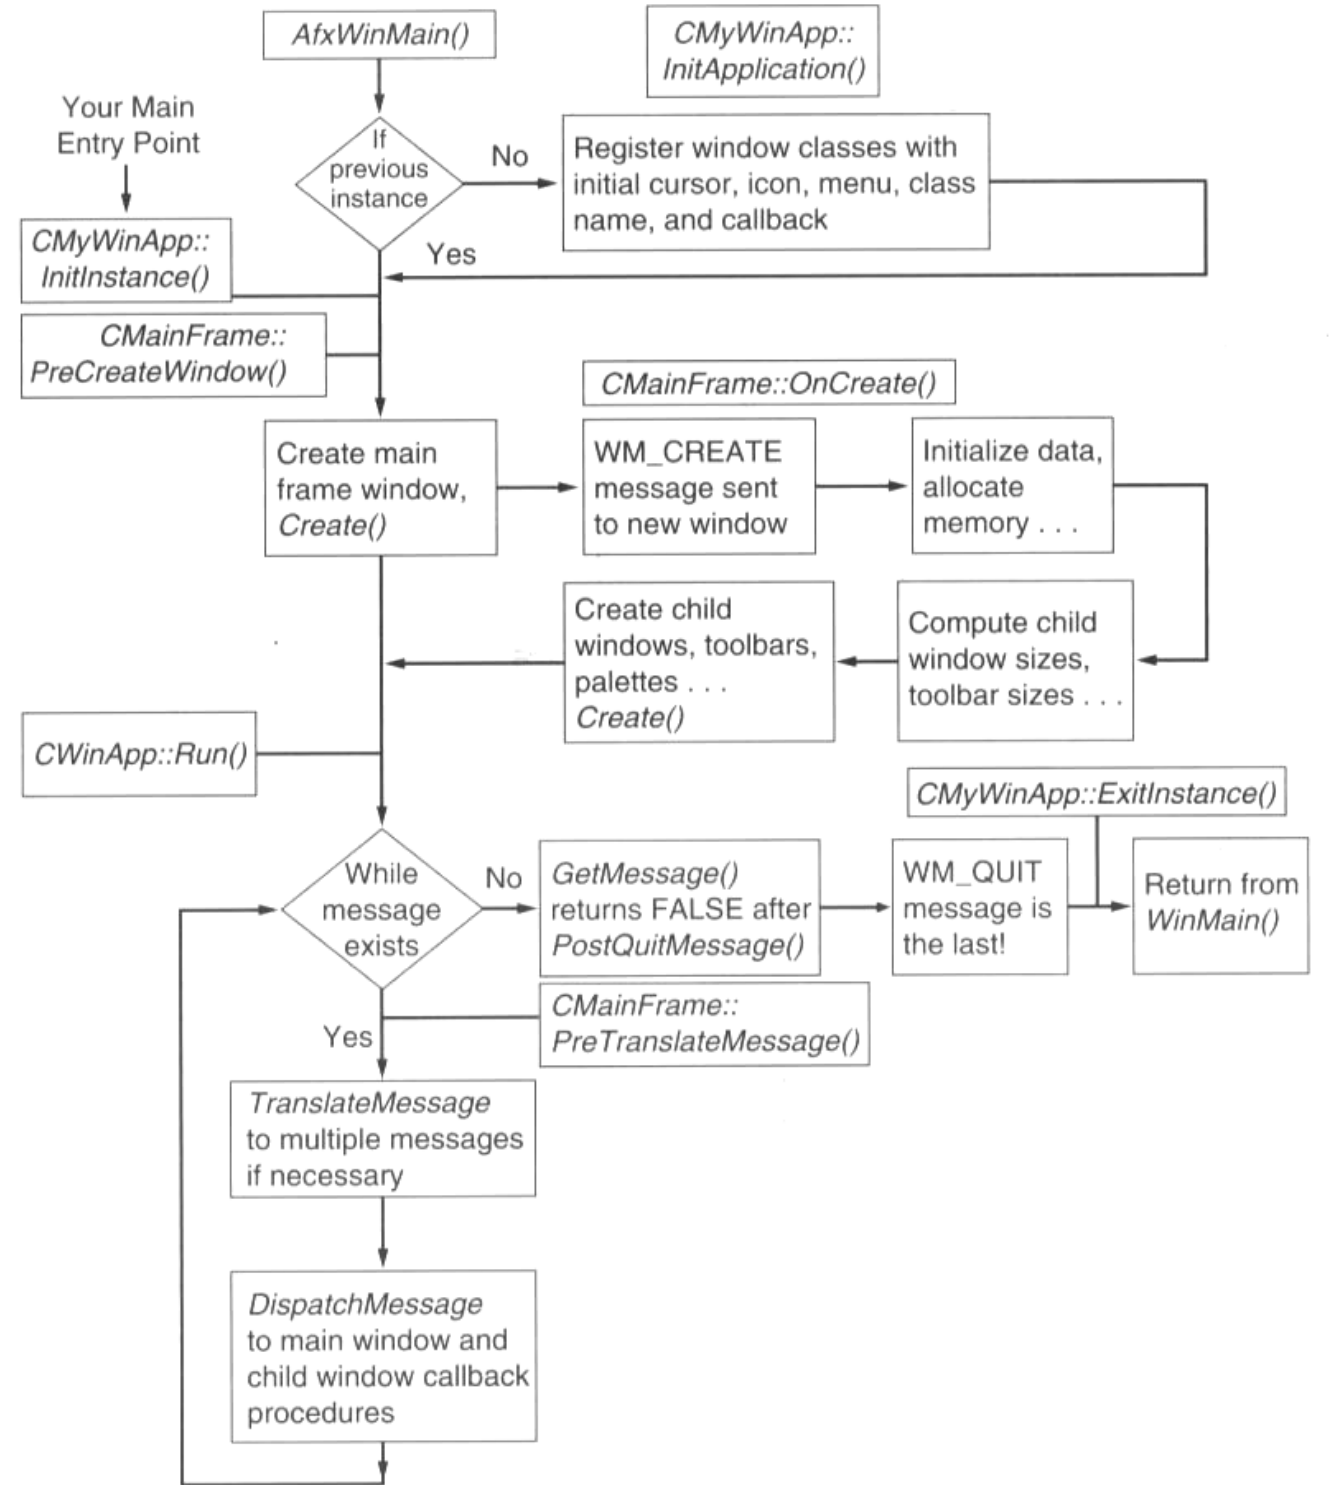

JFC JFrame 生成過程

CopyRight 周敬斐

MFC 生成流程

Illustration 2.7: Flowchart of the MFC Windows program flow.

擷取自: Windows Programming Under the Hood of MFC, Laura B. Draxler.

MFC Message MAP Structure

擷取自：Windows Programming With MFC 2nd Edition, Jeff Prosis

Figure 1-5. Message-map processing.