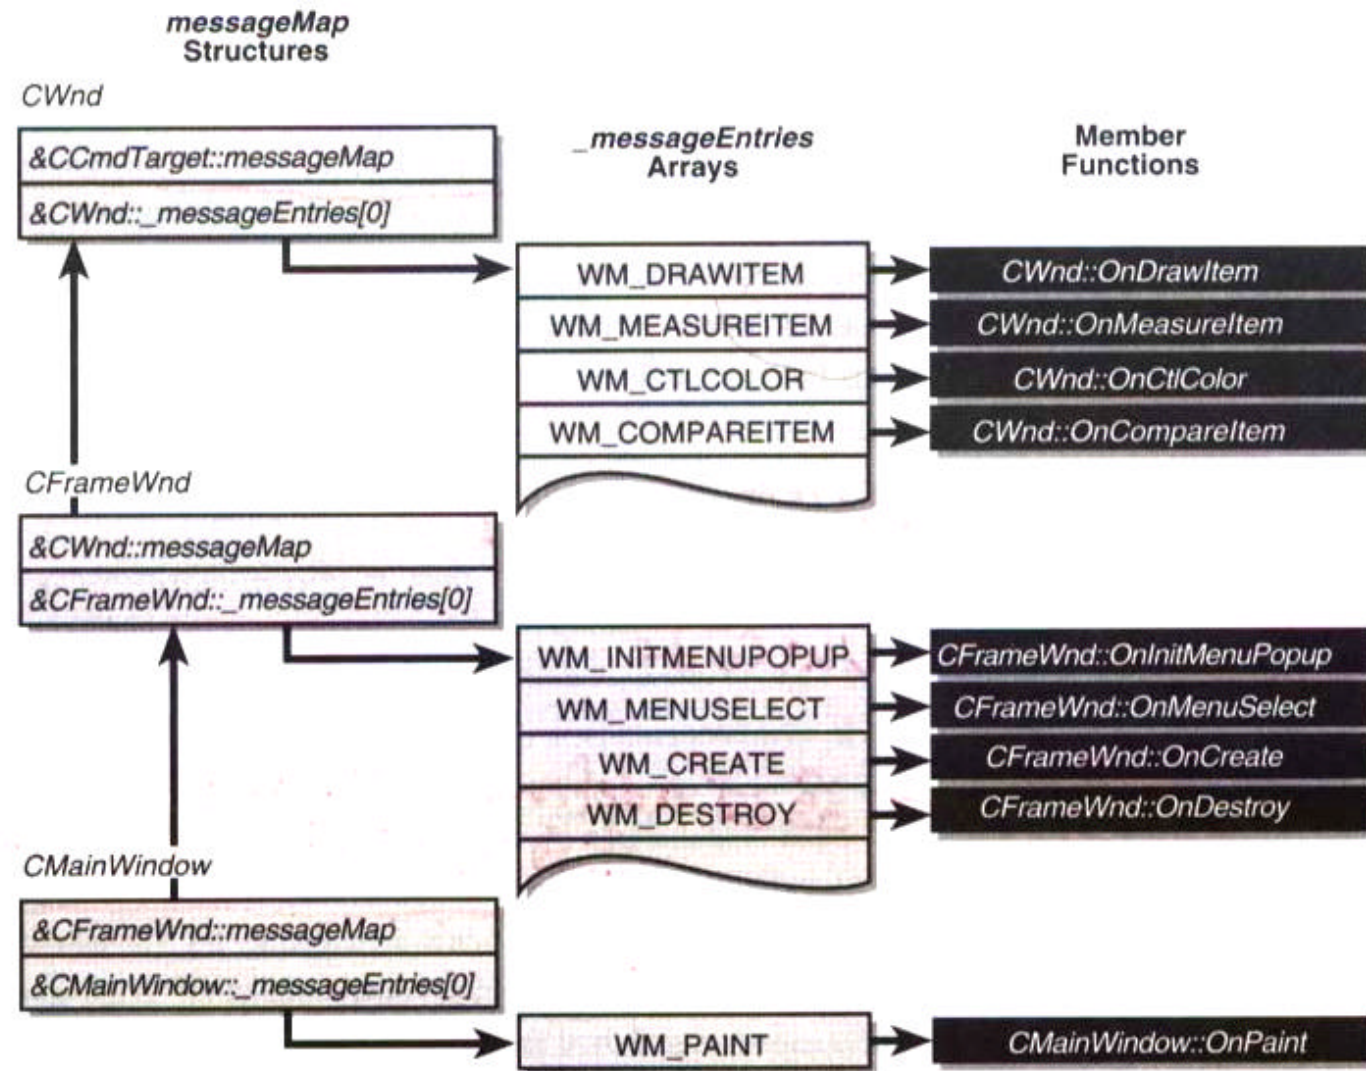

JFC JFrame 生成過程

CopyRight 周敬斐

MFC 生成流程

Illustration 2.7: Flowchart of the MFC Windows program flow.

擷取自: Windows Programming Under the Hood of MFC, Laura B. Draxler.

MFC Message MAP Structure

擷取自：Windows Programming With MFC 2nd Edition, Jeff Prosis

Figure 1-5. Message-map processing.