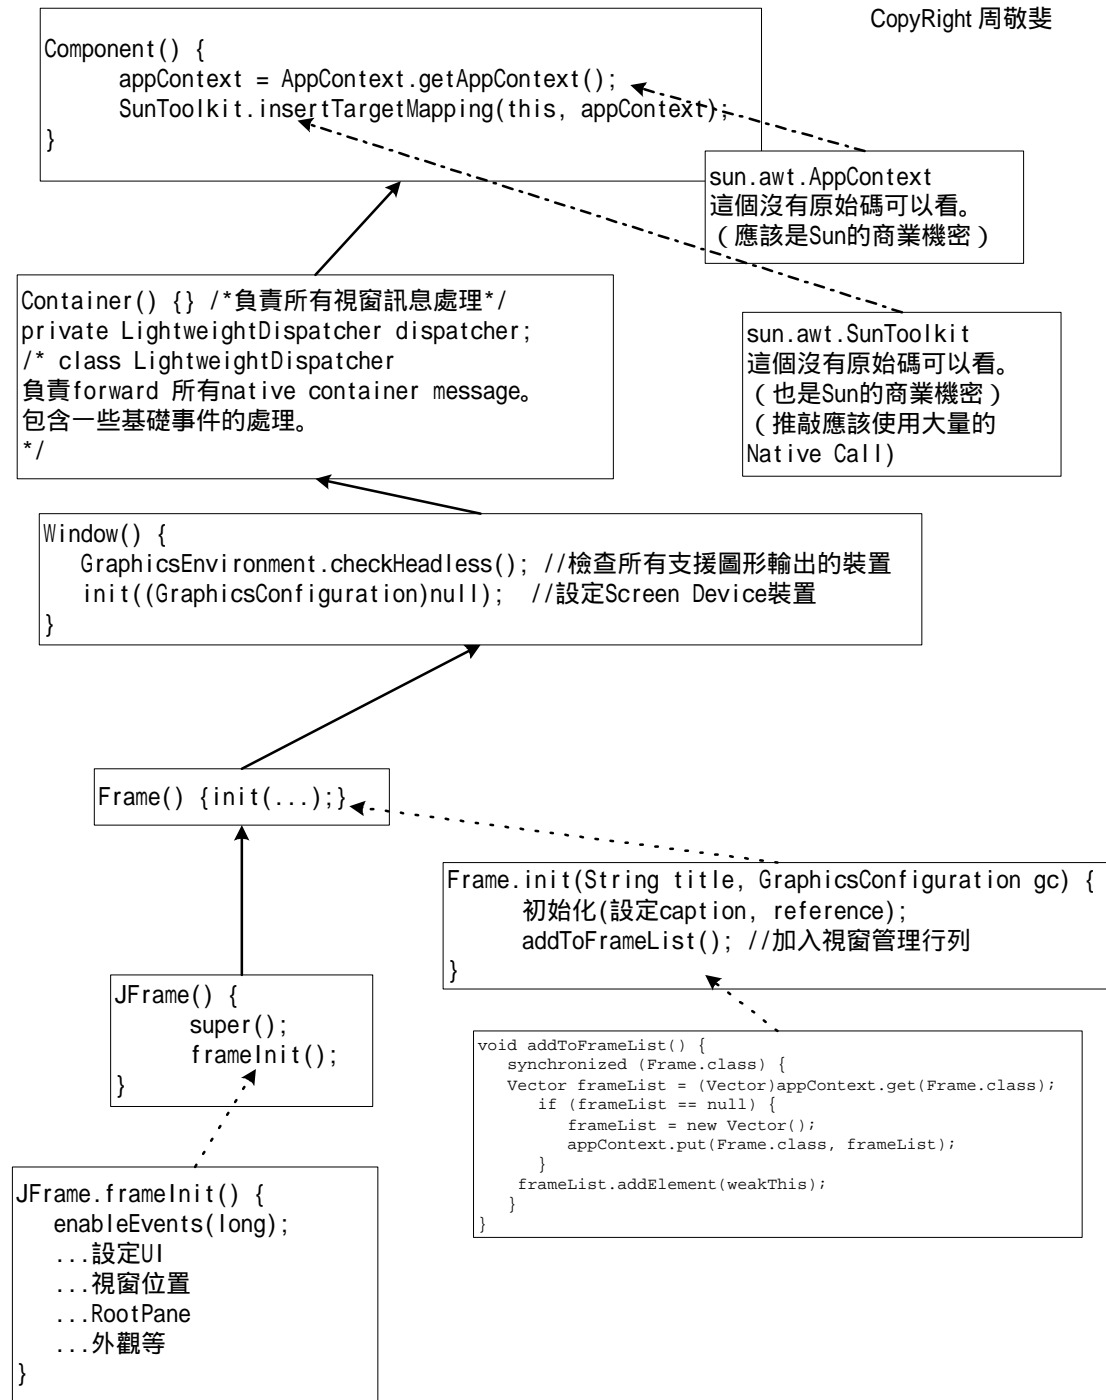

JFC JFrame 生成過程

CopyRight 周敬斐

MFC 生成流程

Illustration 2.7: Flowchart of the MFC Windows program flow.

擷取自: Windows Programming Under the Hood of MFC, Laura B. Draxler.

MFC Message MAP Structure

擷取自：Windows Programming With MFC 2nd Edition, Jeff Prosis

Figure 1-5. Message-map processing.